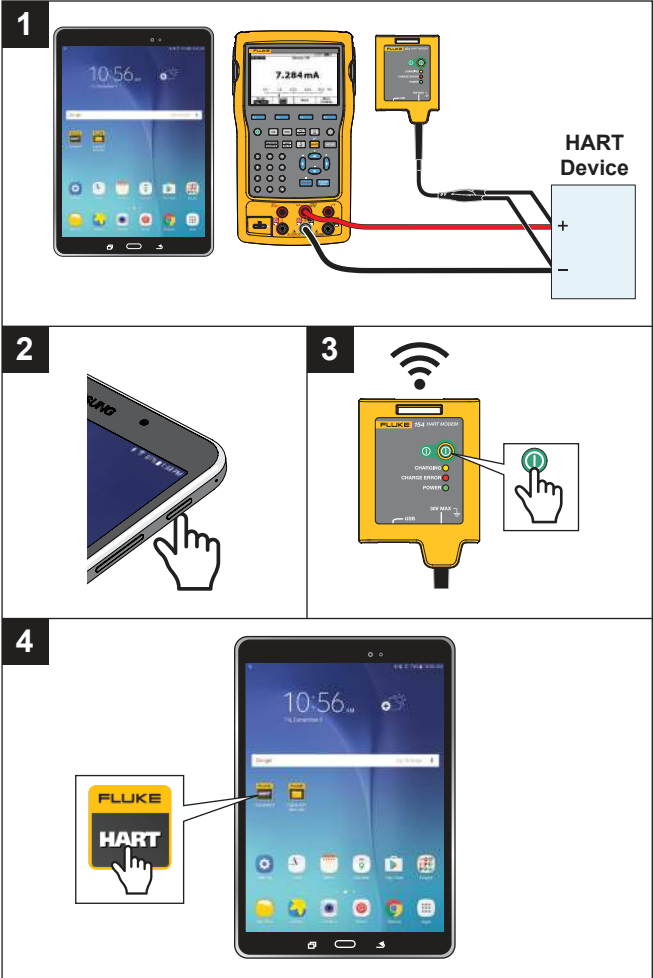

154 HART® Calibration Assistant

See Users Manual for “Safety Information” and User information.
Go to www.fluke.com to register your product and for more information.

PN 4766015 February 2016, Rev. 2, 12/17