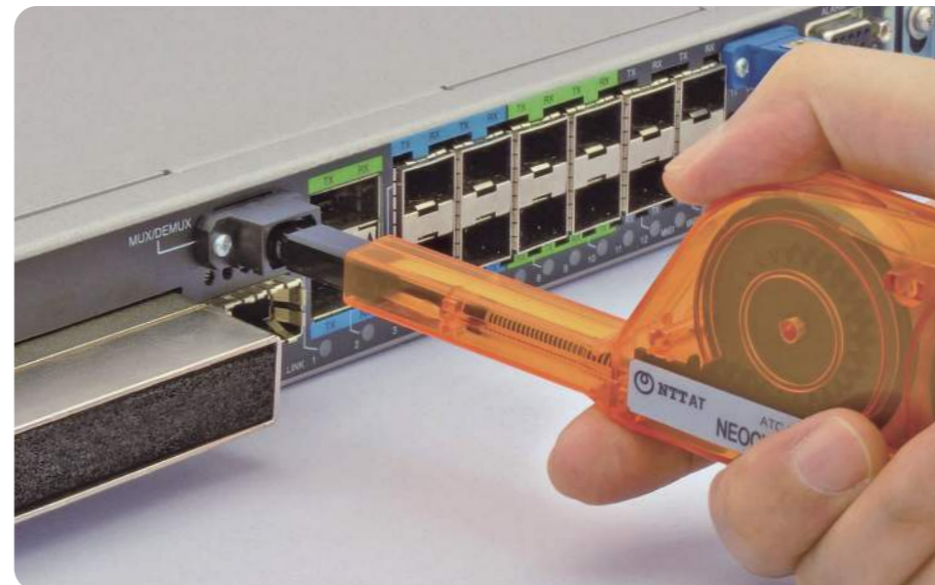

Object	Adaptors				
Type	Stick Type				
Product	NEOCLEAN-S		CLETOP Stick		
	S125	S250	2.5mm Type	2.0mm Type	2.0/2.5mm Double ended
Model#	ATC-NS-125	ATC-ST-02N	14100400	14100402	14100403
Compatible Connectors	ø1.25mm	ø2.5mm	ø2.5mm	Connectors for High Vision Cameras	
Length (mm)	Max. 152 - Min. 45		147	147	151
Packing Specifications	200 sticks/set	250 sticks/set	200 sticks/set	200 sticks/set	100 sticks/set

Notes:
* CLETOP, OPTIPOP and NEOCLEAN are trademarks of NTT Advanced Technology Corporation.
* "MTP" is a registered trademark of US Conec Ltd. Other company names, product names, etc. recorded herein are trademarks or registered trademarks of each respective company.
* Please understand that the contents recorded herein may be subject to change without notification.
* Catalog contents from December, 2023 to present.

For more information,
please contact

<https://keytech.ntt-at.co.jp/en/optic1/index_s.html>

NTT-AT OPTICAL CONNECTOR CLEANER LINEUP
NEOCLEAN™ CLETOP™ OPTIPOP™ SERIES

The pioneer in optical connector cleaners,
brings to you the highest quality cleaning tools.